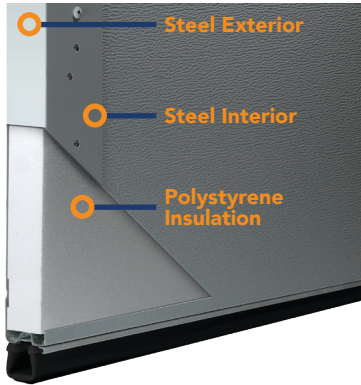

Garage Doors

GARAGE DOOR OPTIONS

3000 - Triple-Layer: Steel + Insulation + Steel

- Heavy-duty Exterior Steel
- Durable, Reliable, Low Maintenance
- Environmentally Safe Polystyrene Thermal Insulation
- Superior Energy Efficiency
- Extra Quiet Operation

2000 - Double-Layer: Steel + Insulation

- Heavy-duty Exterior Steel
- Durable, Reliable, Low Maintenance
- Environmentally Safe Polystyrene Thermal Insulation with Vinyl Backing
- Energy Efficient
- Quiet Operation

1000 - Single-Layer: Steel

- Heavy-duty Exterior Steel
- Durable, Reliable, Low Maintenance

CHOOSE YOUR PANEL STYLE

STANDARD RAISED PANELS

Short Raised Panel

Long Raised Panel

STAMPED CARRIAGE HOUSE PANELS

Short Stamped Carriage House*